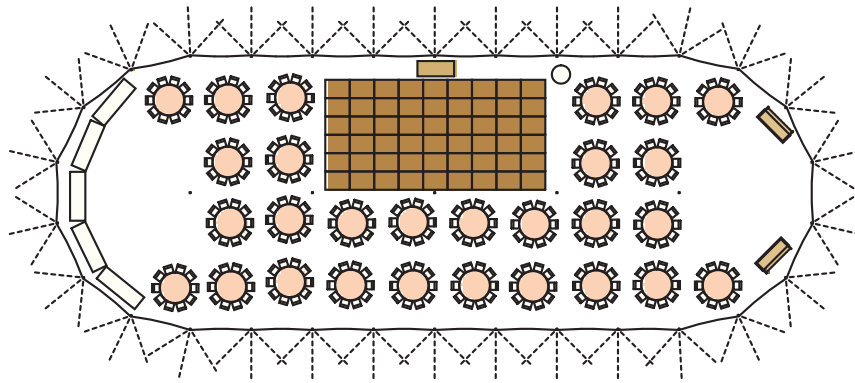

44'X123' SAILCLOTH TENT

ROUND SEATING 224-280 GUESTS

18'X36' DANCE FLOOR
(2) 6' BARS

- (1) 36" ROUND CAKE TABLE
- (1) 6"X30" RECTANGULAR DJ TABLE
- (5) 8'X30" RECTANGULAR BUFFET TABLES
- (28) 60" ROUND TABLES - 8-10 PER TABLE

RECTANGULAR SEATING 176-220 GUESTS

18'X36' DANCE FLOOR
(2) 6' BARS

- (1) 36" ROUND CAKE TABLE
- (1) 6"X30" RECTANGULAR DJ TABLE
- (5) 8'X30" RECTANGULAR BUFFET TABLES
- (22) 8'X30" RECTANGULAR TABLES - 8-10 PER TABLE