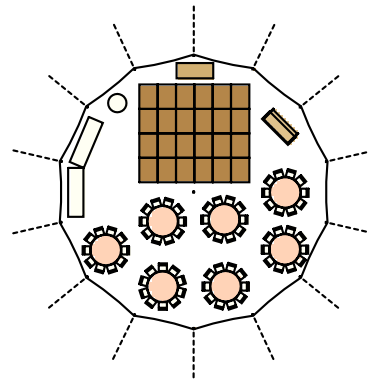

44'X43' SAILCLOTH TENT

ROUND SEATING 56-70 GUESTS

16'X18' DANCE FLOOR

(1) 6' BAR

(1) 36" ROUND CAKE TABLE

(1) 6"X30" RECTANGULAR DJ TABLE

(2) 8'X30" RECTANGULAR BUFFET TABLES

(7) 60" ROUND TABLES - 8-10 PER TABLE

RECTANGULAR SEATING 48-60 GUESTS

16'X18' DANCE FLOOR

(1) 6' BAR

(1) 36" ROUND CAKE TABLE

(1) 6"X30" RECTANGULAR DJ TABLE

(2) 8'X30" RECTANGULAR BUFFET TABLES

(6) 8'X30" RECTANGULAR TABLES - 8-10 PER TABLE